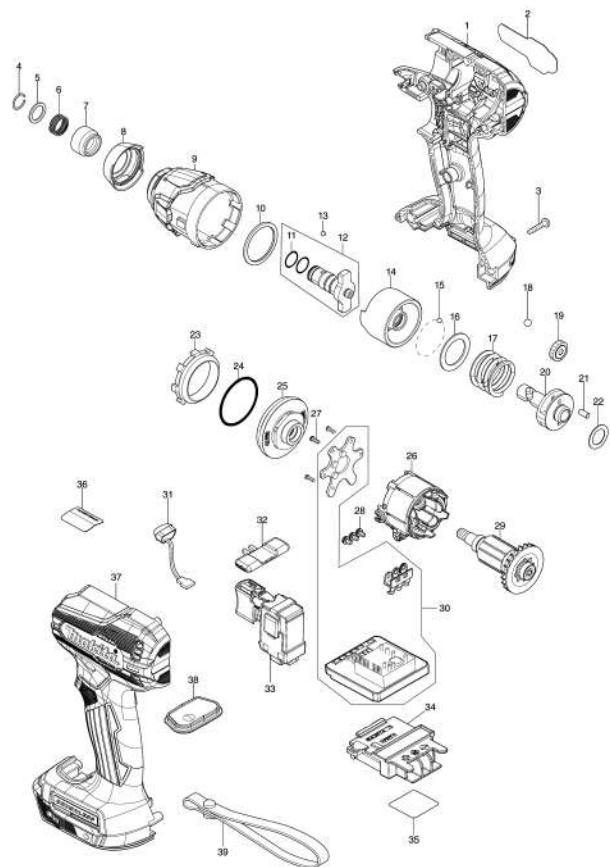

Model No.DTD157 CORDLESS IMPACT DRIVER

Model No.DTD157 CORDLESS IMPACT DRIVER

Item	Parts No.	Description	I/C	Qty	New/Old	Opt. 1	Opt. 2	Note
001	183S27-0	HOUSING SET		1				
C10	263005-3	RUBBER PIN 6		2				
C20	252126-6	HEX. LOCK NUT M4-7		2				
D10		INC. 37						
002	811B03-9	DTD157 NAME PLATE		1				
003	266429-2	TAPPING SCREW 3X16		9				
004	231965-7	RING SPRING 10		1				
005	267143-3	FLAT WASHER 11		1				
006	233005-7	COMPRESSION SPRING 13		1				
007	326803-7	BIT SLEEVE		1				
008	422661-0	BUMPER		1				
009	140Y09-1	HAMMER CASE COMPLETE		1				
010	261165-5	NYLON WASHER 26		1				
011	213920-1	O-RING 10.5		2				
012	136381-7	ANVIL M ASS'Y		1				
D10		INC. 11						
013	216019-1	STEEL BALL 3		2				
014	327824-2	HAMMER		1				
015	216019-1	STEEL BALL 3		24				
016	267380-9	FLAT WASHER 20		1				
017	232326-4	COMPRESSION SPRING 21		1				
018	216002-8	STEEL BALL 4.8		2				
019	227213-0	SPUR GEAR 17		2				
020	327743-2	SPINDLE		1				
021	268217-3	PIN 3.5		2				
022	253052-2	FLAT WASHER 12		1				
023	227316-0	INTERNAL GEAR 43		1				
024	213479-8	O RING 33		1				
025	140Y11-4	BEARING BOX COMPLETE		1				
026	629A44-3	STATOR		1				
027	266490-9	TAPPING SCREW PT 2X6		3				
028	652069-6	FLAT HEAD SCREW M3X6		3				
029	619672-6	ROTOR		1				
030	620E43-2	CONTROLLER		1				
031	620521-2	LED CIRCUIT		1				
032	455053-8	F/R CHANGE LEVER		1				
033	143975-1	SWITCH COMPLETE		1				
034	643874-2	TERMINAL		1				
035	811B11-0	DTD157 SERIAL NO. LABEL		1				
037	183S27-0	HOUSING SET		1				
C10	263005-3	RUBBER PIN 6		2				
C20	252126-6	HEX. LOCK NUT M4-7		2				

Please order the parts with part number.

Print Date 23/1/2021

Model No.DTD157 CORDLESS IMPACT DRIVER

Item	Parts No.	Description	I/C	Qty	New/Old	Opt. 1	Opt. 2	Note
D10		INC. 1						
038	144137-4	SWITCH PLATE COMPLETE		1				
A01	346317-0	HOOK		1				
A02	266622-8	+ TRUSS HEAD SCREW M4X12		1				

Please order the parts with part number.

Print Date 23/1/2021